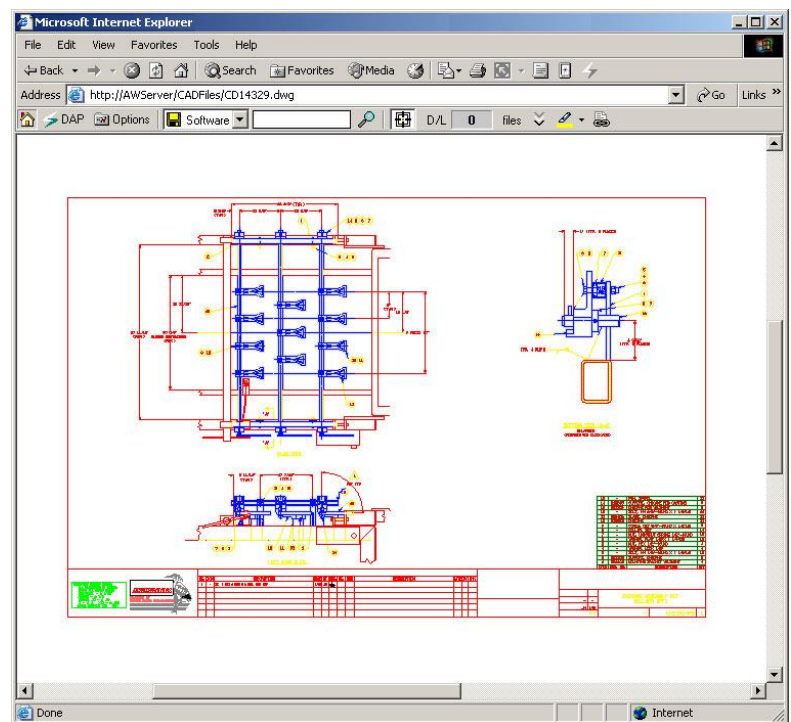

Delivering Exceptional Services & Software Every Time

AWViewer

$950

AdvancedWare is Pleased to Present AWViewer for ManFact - $950

With AWViewer, you can view any type of document right from your ManFact screen. How about viewing the CAD drawing right from the Bill of Material screen or viewing the Product Data Sheet right from the Sales Order screen? Using AWViewer, you can accomplish this and more in one quick and easy step. Get your copy of AWViewer and start giving users access to the documents they need right from ManFact.

Features of AWViewer:

1. AWViewer will allow viewing of multiple document types from the same screen. For example, on the Sales Order screen, the user could have the option to view the Web page that contains information on the product, the CAD drawing for the product, or a bitmap picture of the product.
2. Using AWViewer is very simple and straightforward. Setting up the views requires no programming and is accomplished in a few minutes.
3. AWViewer accesses the documents directly from your network. You don't have to put them in any special directory or copy them to the ManFact server.
4. AWViewer works great whether your ManFact server is running on Unix or Windows.
5. AWViewer is release independent and therefore will run with any release of ManFact.

Example of AWViewer displaying the CAD Drawing

Our Turnkey Approach: For the price of $950, AWViewer includes the combination of products and services needed for your company to be up and running live. We include the installation of AWViewer on your system and we show you how to use it.

The Bottom Line: With AWViewer your users will be able to view a variety of Documents right from the ManFact screens.

To arrange for a demonstration or to order your copy of AWViewer please give us a call at (949) 609-1240

Contact Us

Phone : (949) 609-1240
Address : 13844 Alton Parkway, Suite 136, Irvine, CA 92618

E-Mail : info@advancedware.com
Web : www.advancedware.com