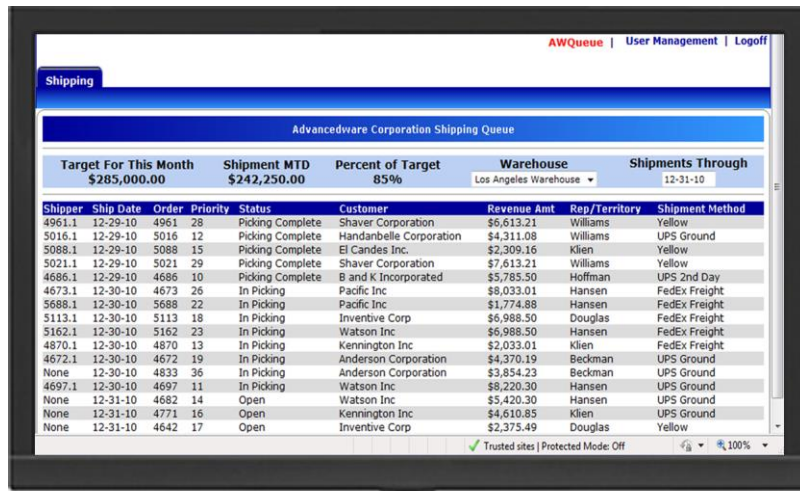

Delivering Exceptional Services & Software Every Time

AWShippingQueue \$1,900

## AdvancedWare is Pleased to Present AWShippingQueue for ManFact - \$1,900

AWShippingQueue gives you constant visibility of your shipments. The AWShippingQueue displays can be viewed on any PC, Smartphone, or Large Monitor Display. Shipments are critical to your company and you can use AWShippingQueue to stay right on top of them. You can sort the Display by Priority, Ship Date, Customer, Revenue Amount, etc., and the information displayed automatically refreshes so you constantly see current information. And best of all, you can run AWShippingQueue on an unlimited number of devices (PCs, Smartphones, and Large Monitor Displays) and it works with any release of ManFact, even if you have customization.

**From Large Monitor Displays to the Smartphone – Keep up on those Shipments!**

**Our Turnkey Approach:** For the price of \$1,900, AWShippingQueue allows your company to monitor Shipments by Priority, Ship Date, Customer, etc., on a Smartphone, PC, or Large Display Monitor. The \$1,900 even includes installation and setup services.