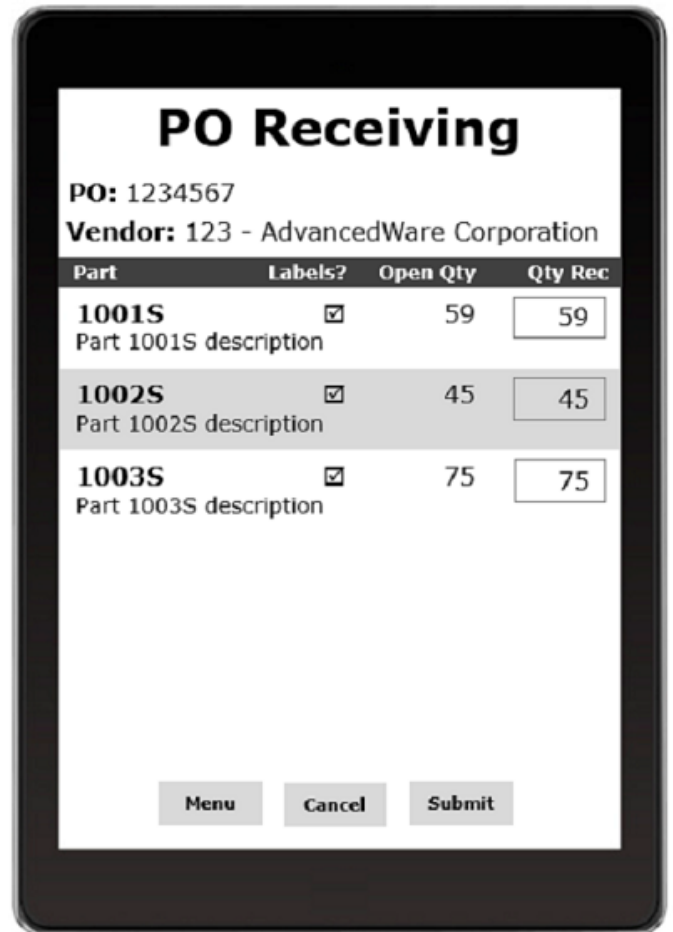

PO 1234567 being Received