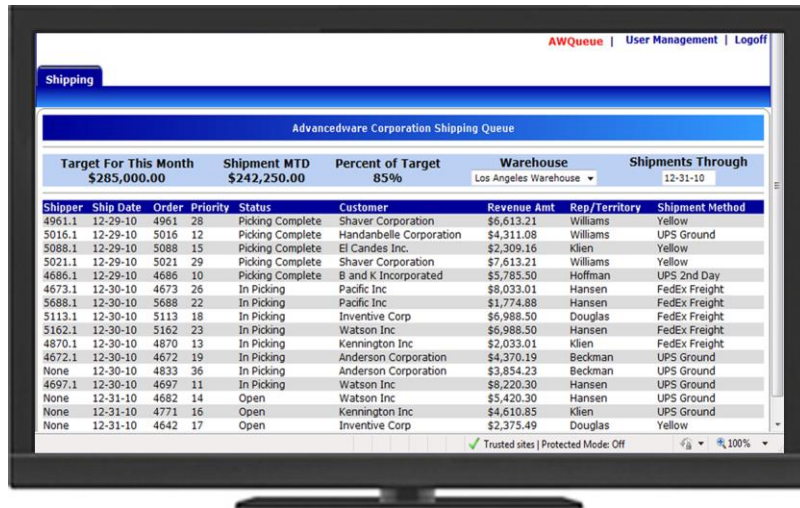

Delivering Exceptional Services & Software Every Time

AWSHippingQueue
\$1,900

AdvancedWare is Pleased to Present AWSHippingQueue for MANAGE 2000 - \$1,900

AWSHippingQueue gives you constant visibility of your shipments. The AWSHippingQueue displays can be viewed on any PC, Smartphone, or Large Monitor Display. Shipments are critical to your company and you can use AWSHippingQueue to stay right on top of them. You can sort the Display by Priority, Ship Date, Customer, Revenue Amount, etc., and the information displayed automatically refreshes so you constantly see current information. And best of all, you can run AWSHippingQueue on an unlimited number of devices (PCs, Smartphones, and Large Monitor Displays) and it works with any release of MANAGE 2000, even if you have customization.

From Large Monitor Displays to the Smartphone – Keep up on those Shipments!

Our Turnkey Approach: For the price of \$1,900, AWSHippingQueue allows your company to monitor Shipments by Priority, Ship Date, Customer, etc., on a Smartphone, PC, or Large Display Monitor. The \$1,900 even includes installation and setup services.