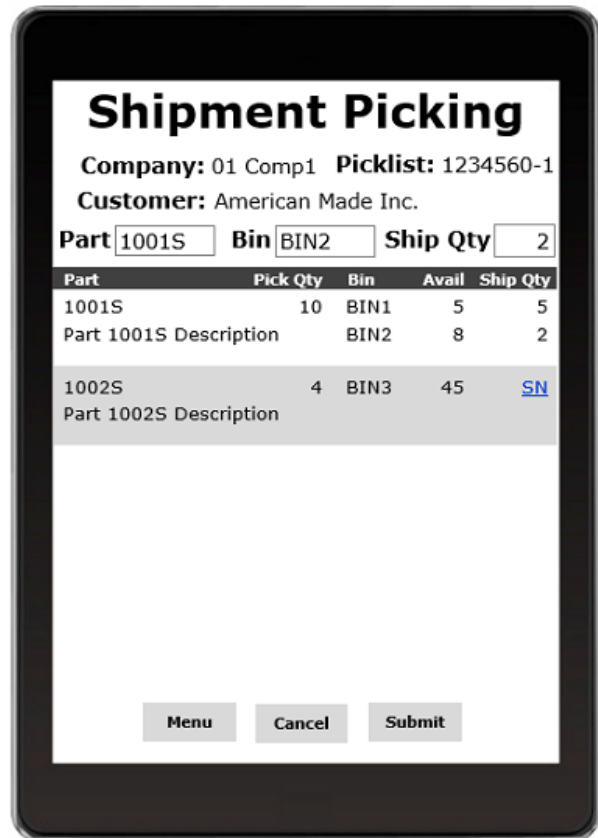

Delivering Exceptional Services & Software Every Time

AWmShipping
\$8,500

AdvancedWare is Pleased to Present AWmShipping for DataFlo - \$8,500

AWmShipping enables your company to use a Wireless Mobile Device to efficiently pick the products for shipment to your customers. And best of all, the transactions in your DataFlo system are performed by AWmShipping automatically and in Real-Time. Using a graphical interface on the Wireless Device, picking the products to be shipped is handled through these simple steps:

- The Wireless Device will display a list of all open shipments and you can select one.
- In Real-Time, AWmShipping will display from your DataFlo system the details of what needs to be picked. Note: The display will also show inventory quantities and the bin locations they reside in.
- Simply enter (or scan) the actual quantities picked, and AWmShipping will automatically update your DataFlo system.

Display showing open shipments

Picklist 1234560-1 being picked

Our Turnkey Approach: For the price of \$8,500, AWmShipping allows your company to perform shipment picking in the DataFlo system in Real-Time using a Wireless Mobile Device. And best of all, AWmShipping works with any release of DataFlo, even if you have customization.