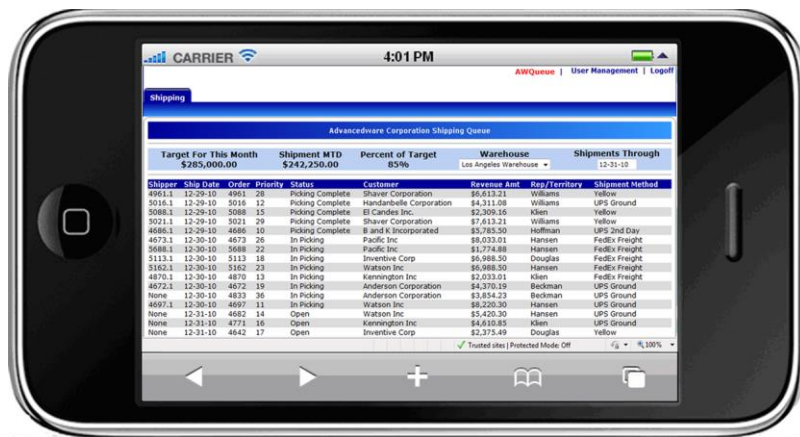

Delivering Exceptional Services & Software Every Time

AWShippingQueue \$1,900

AdvancedWare is Pleased to Present AWShippingQueue for DataFlo - \$1,900

AWShippingQueue gives you constant visibility of your shipments. The AWShippingQueue displays can be viewed on any PC, Smartphone, or Large Monitor Display. Shipments are critical to your company and you can use AWShippingQueue to stay right on top of them. You can sort the Display by Priority, Ship Date, Customer, Revenue Amount, etc., and the information displayed automatically refreshes so you constantly see current information. And best of all, you can run AWShippingQueue on an unlimited number of devices (PCs, Smartphones, and Large Monitor Displays) and it works with any release of DataFlo, even if you have customization.

From Large Monitor Displays to the Smartphone – Keep up on those Shipments!

Our Turnkey Approach: For the price of \$1,900, AWShippingQueue allows your company to monitor Shipments by Priority, Ship Date, Customer, etc., on a Smartphone, PC, or Large Display Monitor. The \$1,900 even includes installation and setup services.