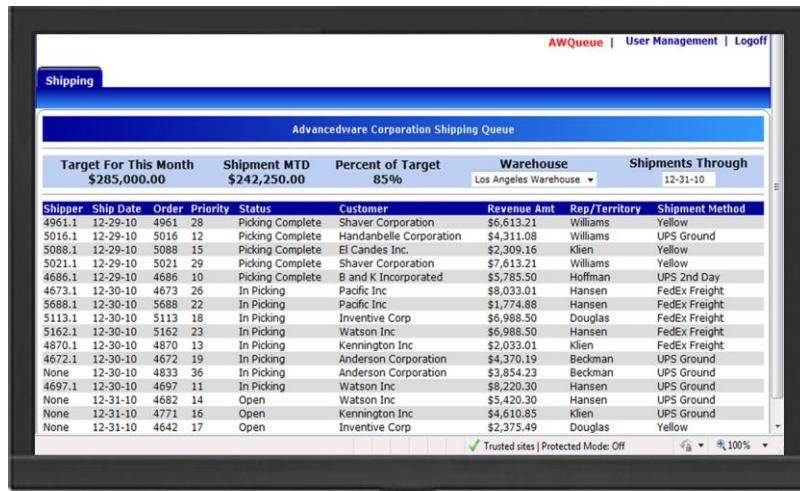

Delivering Exceptional Services & Software Every Time

AWShippingQueue \$1,900

AdvancedWare is Pleased to Present AWShippingQueue for DataFlo - \$1,900

AWShippingQueue gives you constant visibility of your shipments. The AWShippingQueue displays can be viewed on any PC, Smartphone, or Large Monitor Display. Shipments are critical to your company and you can use AWShippingQueue to stay right on top of them. You can sort the Display by Priority, Ship Date, Customer, Revenue Amount, etc., and the information displayed automatically refreshes so you constantly see current information. And best of all, you can run AWShippingQueue on an unlimited number of devices (PCs, Smartphones, and Large Monitor Displays) and it works with any release of DataFlo, even if you have customization.

From Large Monitor Displays to the Smartphone – Keep up on those Shipments!

Our Turnkey Approach: For the price of \$1,900, AWShippingQueue allows your company to monitor Shipments by Priority, Ship Date, Customer, etc., on a Smartphone, PC, or Large Display Monitor. The \$1,900 even includes installation and setup services.