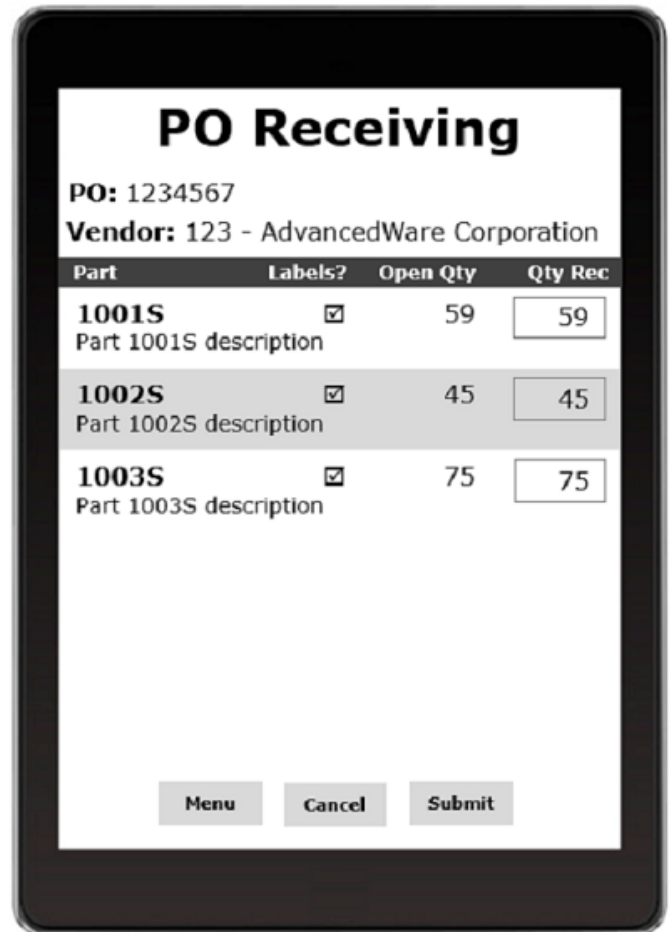

Our Turnkey Approach: For the price of $8,500, AWmReceiving allows your company to perform the receiving functions in the Avanté system in Real-Time using a Wireless Mobile Device. And best of all, AWmReceiving works with any release of Avanté, even if you have customization.

To arrange for a demonstration or to order your copy of AWmReceiving please give us a call at (949) 609-1240

Contact Us

Phone : (949) 609-1240
Address : 13844 Alton Parkway, Suite 136, Irvine, CA 92618

E-Mail : info@advancedware.com
Web : www.advancedware.com