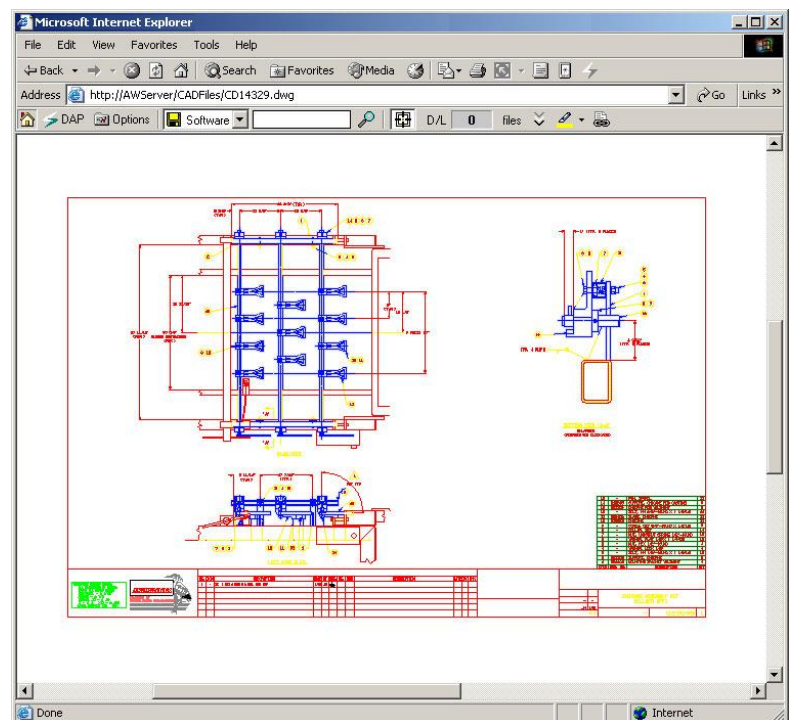

Delivering Exceptional Services & Software Every Time

AWViewer

$950

AdvancedWare is Pleased to Present AWViewer for Avantié - $950

With AWViewer, you can view any type of document right from your Avantié screen. How about viewing the CAD drawing right from the Bill of Material screen or viewing the Product Data Sheet right from the Sales Order screen? Using AWViewer, you can accomplish this and more in one quick and easy step. Get your copy of AWViewer and start giving users access to the documents they need right from Avantié.

Features of AWViewer:

1. AWViewer will allow viewing of multiple document types from the same screen. For example, on the Sales Order screen, the user could have the option to view the Web page that contains information on the product, the CAD drawing for the product, or a bitmap picture of the product.
2. Using AWViewer is very simple and straightforward. Setting up the views requires no programming and is accomplished in a few minutes.
3. AWViewer accesses the documents directly from your network. You don't have to put them in any special directory or copy them to the Avantié server.
4. AWViewer works great whether your Avantié server is running on Unix or Windows.
5. AWViewer is release independent and therefore will run with any release of Avantié.

Example of AWViewer displaying the CAD Drawing

Our Turnkey Approach: For the price of $950, AWViewer includes the combination of products and services needed for your company to be up and running live. We include the installation of AWViewer on your system and we show you how to use it.

The Bottom Line: With AWViewer, your users will be able to view a variety of Documents right from the Avantié screens.

To arrange for a demonstration or to order your copy of AWViewer please give us a call at (949) 609-1240

Contact Us

Phone : (949) 609-1240
Address : 13844 Alton Parkway, Suite 136, Irvine, CA 92618

E-Mail : info@advancedware.com
Web : www.advancedware.com