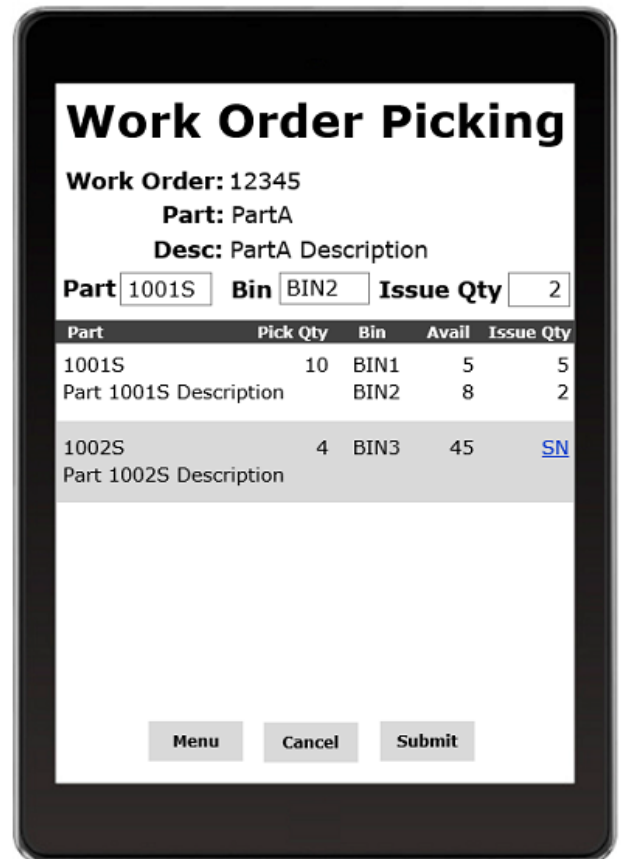

Delivering Exceptional Services & Software Every Time

AWmWOPick
\$8,500

AdvancedWare is Pleased to Present AWmWOPick for ManFact - \$8,500

AWmWOPick enables your company to use a Wireless Mobile Device to efficiently pick the parts needed for a Work Order. And best of all, the transactions in your ManFact system are performed by AWmWOPick automatically and in Real-Time. Using a graphical interface on the Wireless Device, picking the products for a Work Order is handled through these simple steps:

- Simply scan (or enter) the Work Order to be picked.
- In Real-Time, AWmWOPick will display from your ManFact system the parts that need to be picked for that Work Order. The display also shows the inventory quantities you have for the parts and what bin locations they reside in.
- Simply enter (or scan) the actual quantities picked, and AWmWOPick will automatically update your ManFact system in Real-Time.

Scan (or enter) the Work Order to be Picked

Work Order 12345 – Being Picked

Our Turnkey Approach: For the price of \$8,500, AWmWOPick allows your company to perform Work Order picking in the ManFact system in Real-Time using a Wireless Mobile Device. And best of all, AWmWOPick works with any release of ManFact, even if you have customization.