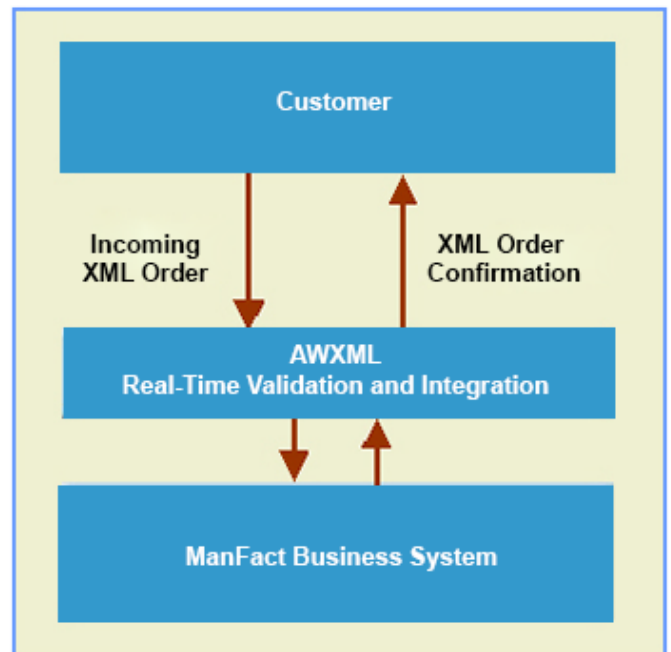

Delivering Exceptional Services & Software Every Time

AdvancedWare is Pleased to Present AWXML for ManFact - \$7,500

With AWXML, your company will be able to automatically exchange XML transactions with your customers which are fully integrated with your ManFact business system. Processing transactions via XML is a very efficient way of doing business. And with AWXML, it's easy because the integration with ManFact is built in. AWXML handles a variety of transactions including incoming Orders from your Customers, Distributors, Corporate Web sites, and even Web Marketplaces. And because AWXML does **Real-Time** validations, you can rest assured that only accurate Orders will be updated into your ManFact system.

Key Features of AWXML:

1. All XML transactions are automatically integrated into your ManFact system so no re-keying or manual processing is required.
2. Incoming XML Orders are processed in Real-Time and XML Order Confirmations are automatically transmitted to your Customer in Real-Time.
3. With AWXML, the Orders processed will execute all of your business rules (file-time logic, etc) that you have in place for ManFact. This will insure that all orders processed into your system are fully validated.
4. AWXML logs all transactions and the Real-Time validation routines will even automatically email you if any problems with the transaction occur such as the Customer transmitting an invalid Part Number.
5. AWXML works with any release of ManFact.

XML Transaction Flow - Incoming Customer Order

Our Turnkey Approach: For the price of \$7,500, AWXML is the perfect add-on product to AdvancedWare's AWWebStore solution. AWXML includes the combination of products and services needed for your company to be up and running. We include the installation and setup of AWXML on your server and full integration to your release of ManFact, even if you have customization.