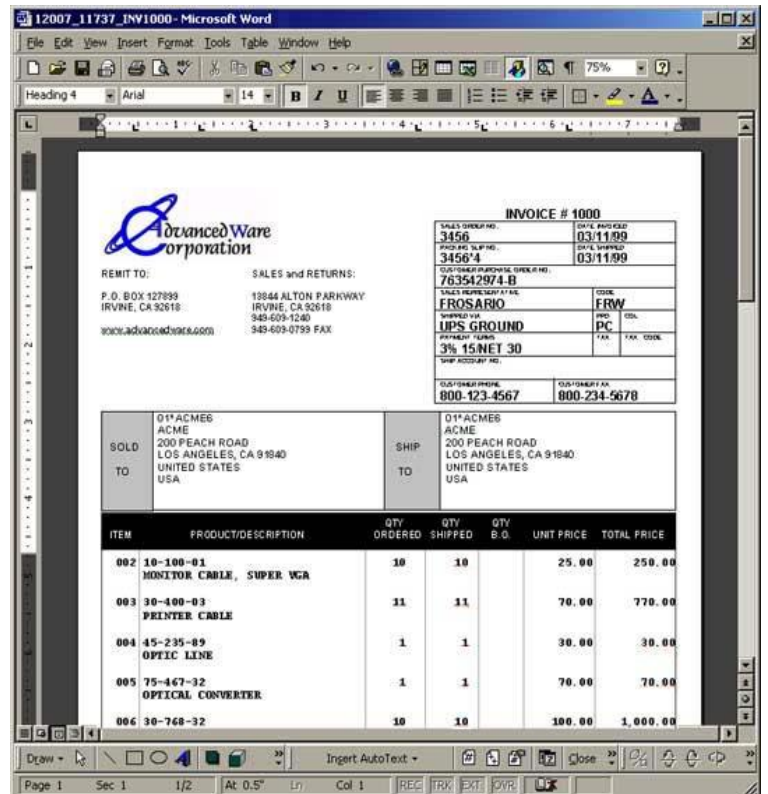

One of the great features of AWForms is the ability to view the actual form on the screen, see example below:

Our Turnkey Approach: For the price of \$6,500, AWForms includes the combination of products and services needed for your company to be up and running live.